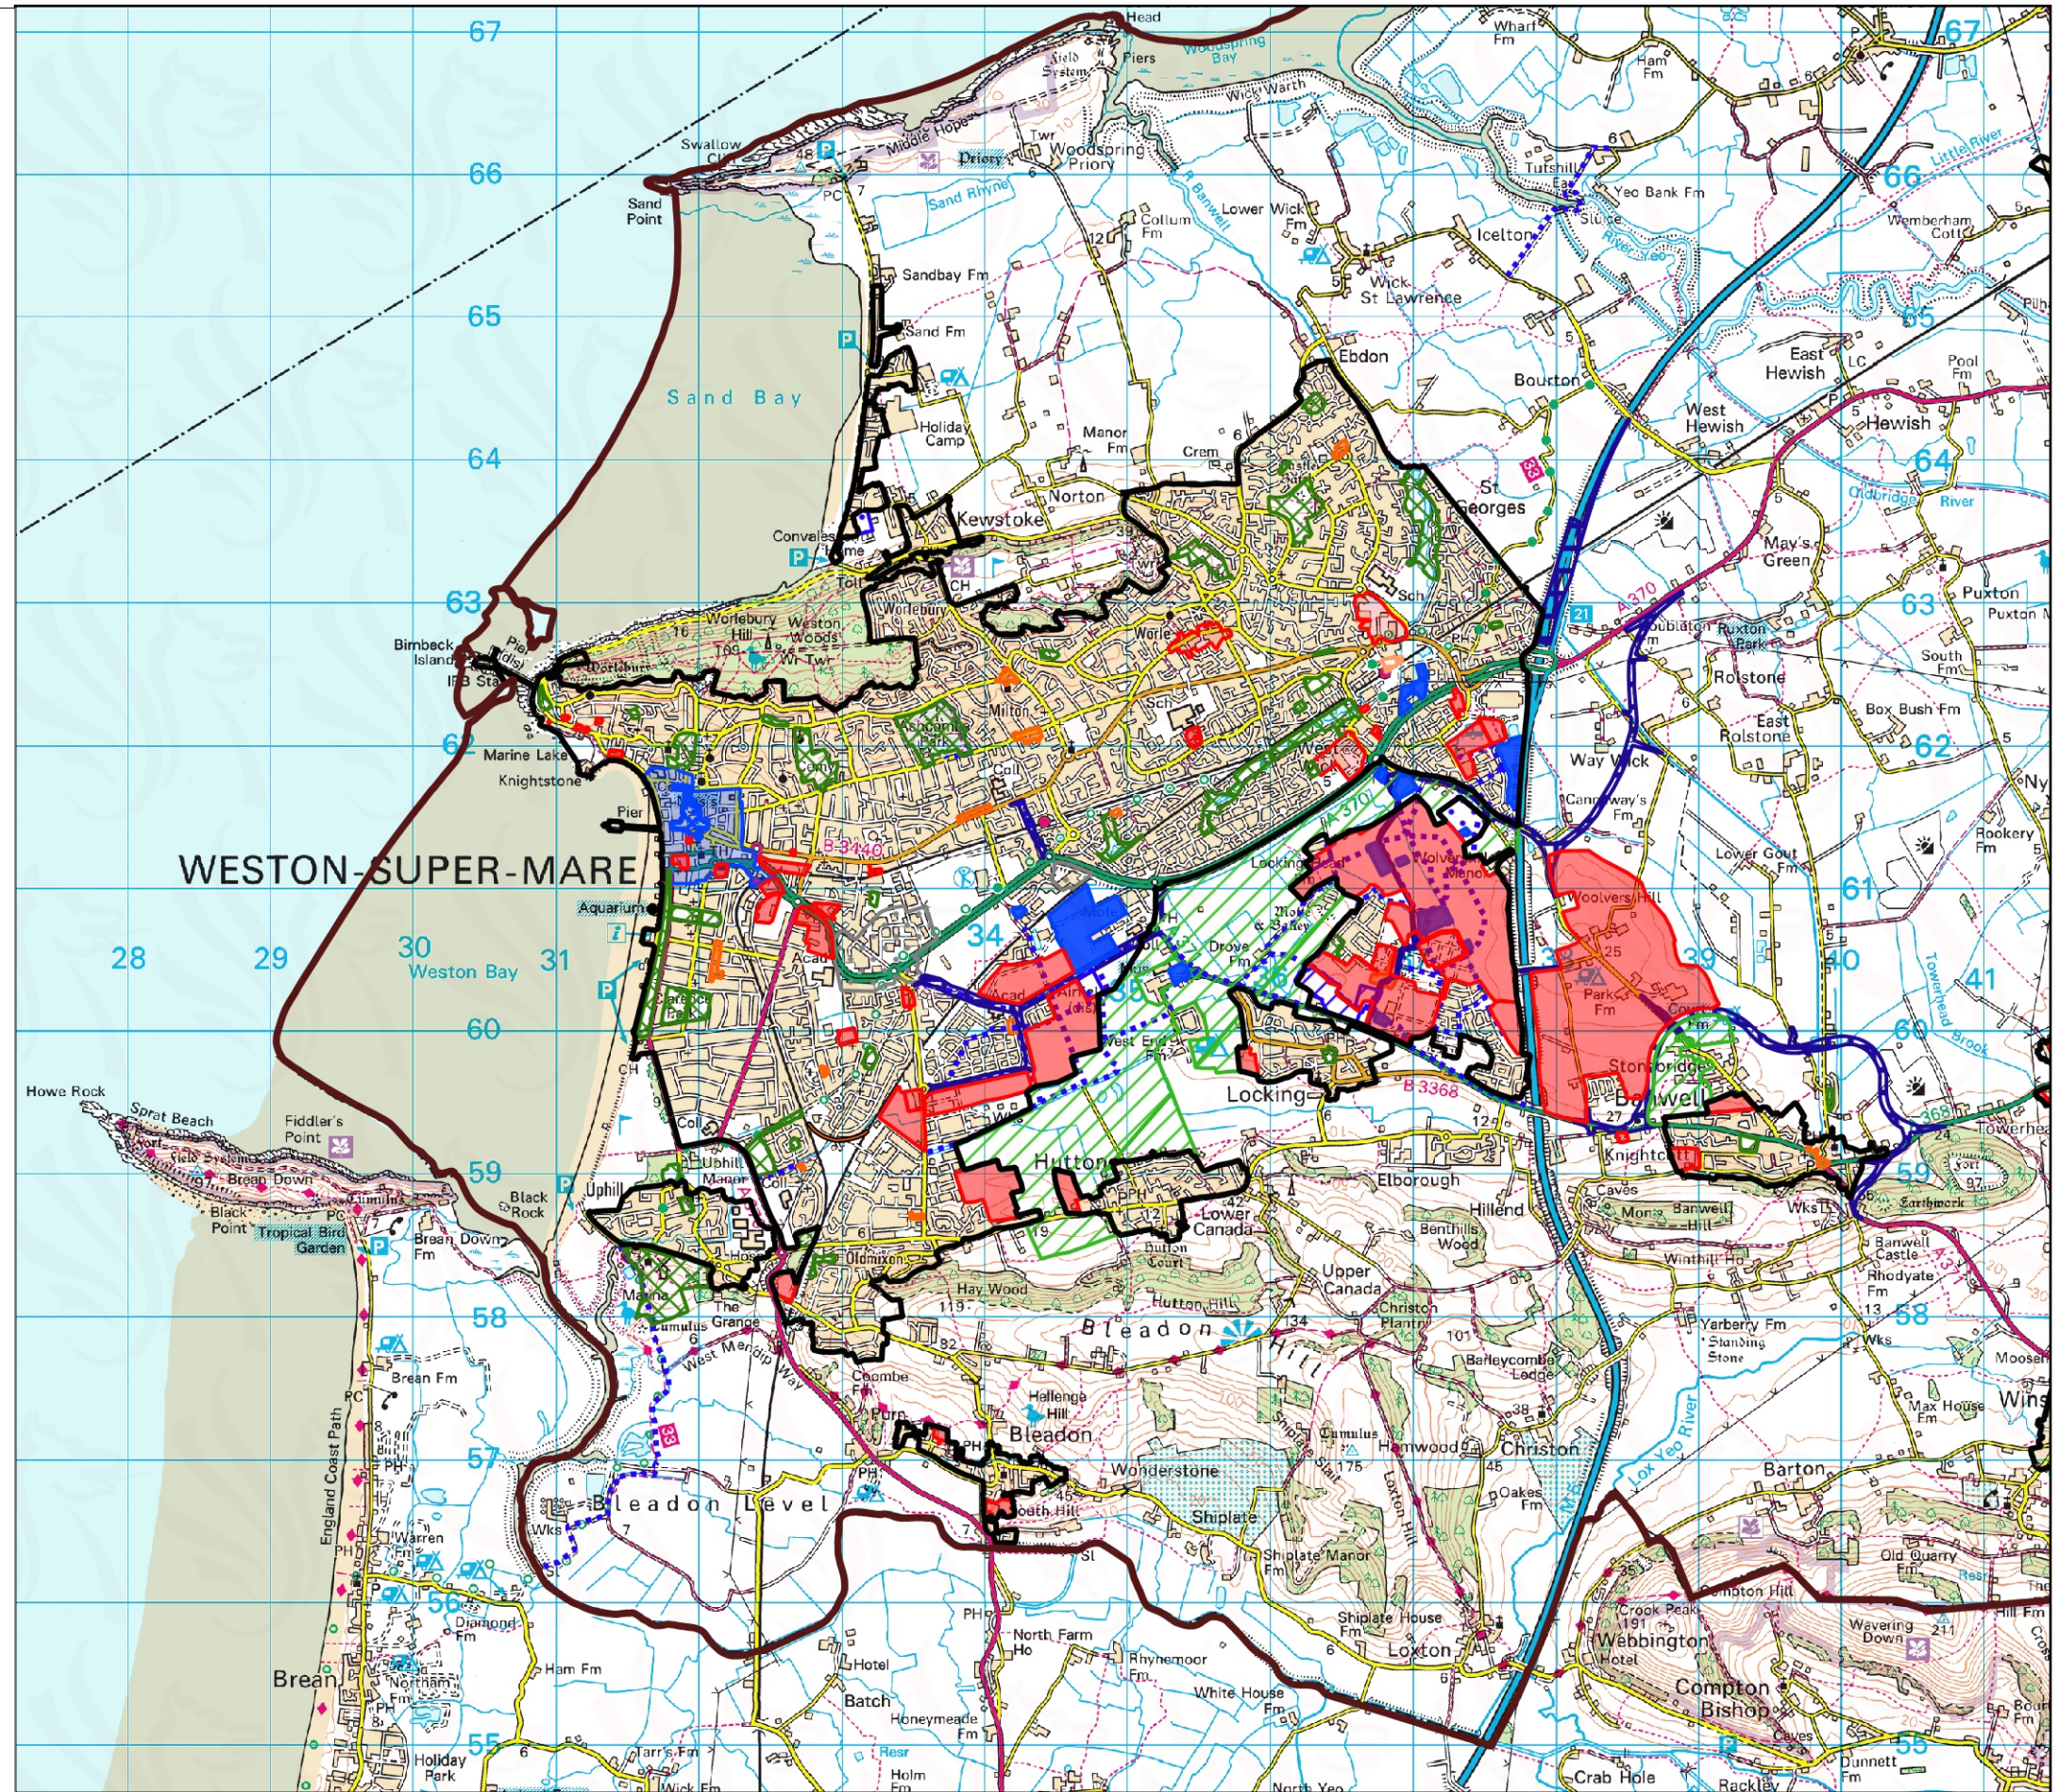

Local Plan Emerging Policies Map

Settlement boundaries

Green Belt

Proposed new Green Belt

Proposed Residential Sites

Proposed Employment Sites

Green Belt

Proposed Community Facilities

Transport

Major Transport Scheme

Proposed Portishead Railway Station and Car Park

Proposed Railway Line

Railway Station Car Park Expansion

Strategic Cycle Route

Minerals

Minerals Safeguarding Area - Limestone

Preferred area for minerals working

Area of search for minerals working

Retail

Primary Shopping Area

Weston Out of Town Retail Area

Town Centre

District Centre

Local Centre

Emerging policies map extract

Weston-super-Mare

Scale: 1:50000
 Drawn by: Natalie Richards
 Date: 19 January 2022
 Time: 11:47:05